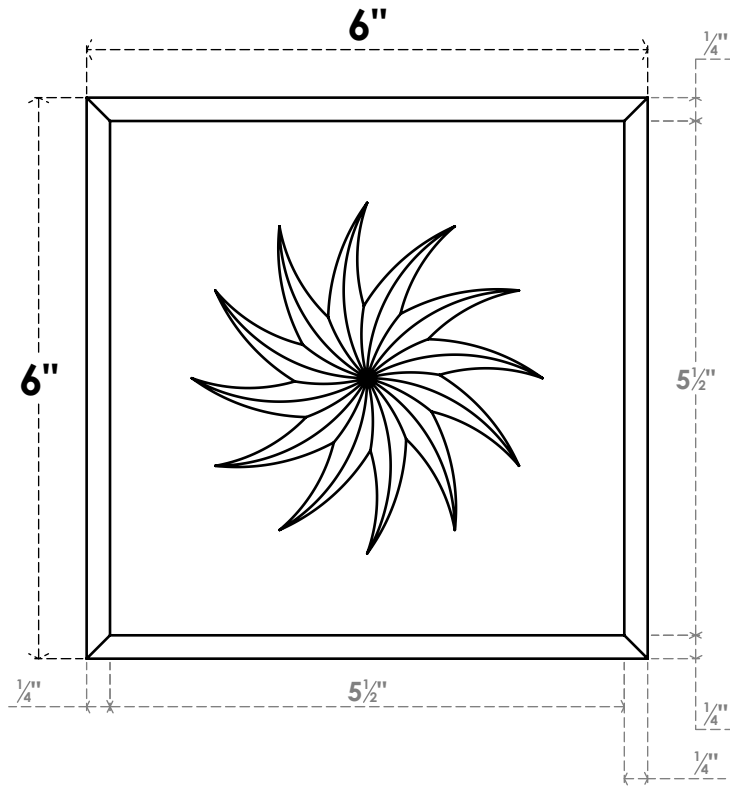

ROSP060X060X075SDG13

6"W X 6"H X 3/4"P STANDARD SEDGWICK SPIRAL ROSETTE WITH BEVELED EDGE, ARCHITECTURAL GRADE PVC

FRONT

SIDE

EKENA MILLWORK
2300 WEST MAIN ST.
CLARKSVILLE, TX 75426
TOLL FREE: 866-607-0453
WWW.EKENAMILLWORK.COM