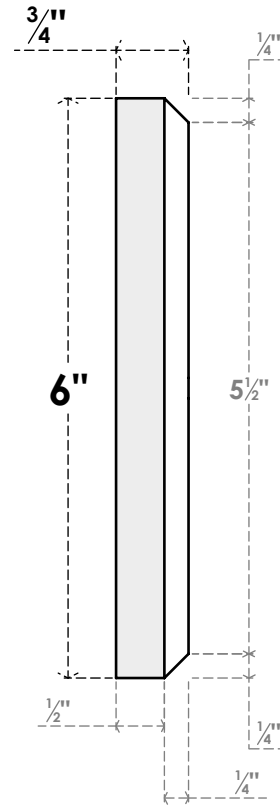

ROSP060X060X075SDG13

6"W X 6"H X 3/4"P STANDARD SEDGWICK SPIRAL ROSETTE WITH BEVELED EDGE, ARCHITECTURAL GRADE PVC

FRONT

SIDE

EKENA MILLWORK
2300 WEST MAIN ST.
CLARKSVILLE, TX 75426
TOLL FREE: 866-607-0453
WWW.EKENAMILLWORK.COM

NOTES

1. INSTALLATION TO BE COMPLETED IN ACCORDANCE WITH MANUFACTURER'S SPECIFICATIONS.
2. DRAWING MAY NOT BE TO SCALE
3. THIS DRAWING IS INTENDED FOR DESIGN AND PLANNING PURPOSES ONLY.
4. ALL INFORMATION CONTAINED HEREIN WAS CURRENT AT THE TIME OF DEVELOPMENT BUT MUST BE REVIEWED AND APPROVED BY THE PRODUCT MANUFACTURER TO BE CONSIDERED ACCURATE.
5. ARCHITECTURAL GRADE PVC PRODUCTS ARE MADE FROM EXPANDED CELLULAR PVC AND COME NATURALLY WHITE BUT MAY BE PAINTED